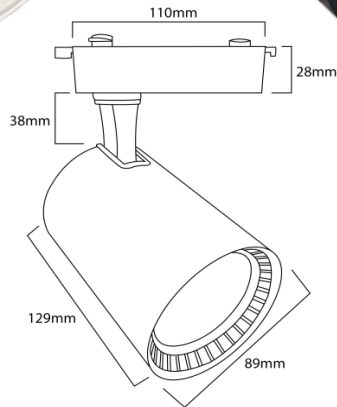

Imitos ECO Series Track Light

Model	TR16-30W
Power	30W
Colour	Black or White
Lumen	2500lm
CCT	3000K, 4000K, 6000K
Beam	24°
CRI	80Ra
Chipset	COB
Input	220-240V 50/60Hz 0.2A
P.Factor	>0.5Pf
Material	Aluminium Body with PVC Track Adaptor
Lifetime	5000Hours
Protection	IP20
Weight	230g
Packing(1pc)	L x W x H = 125 x 90 x 198mm